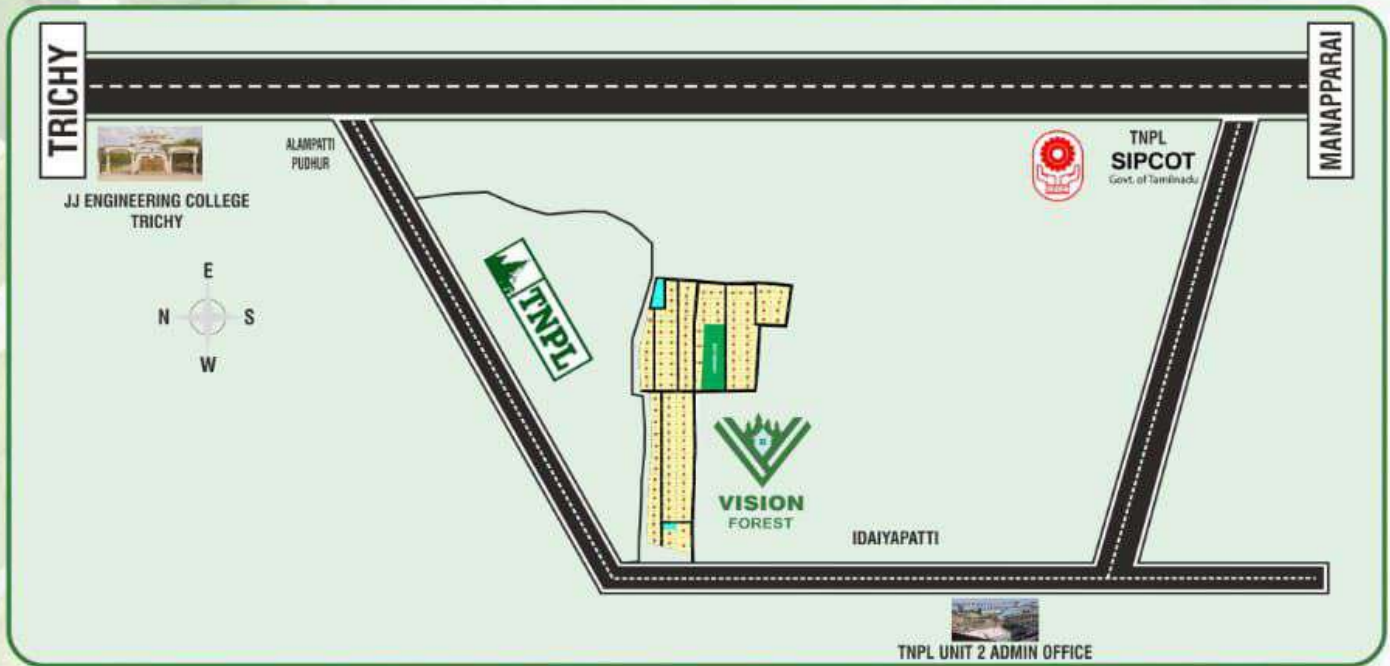

Healthy ROI

For further details please contact :